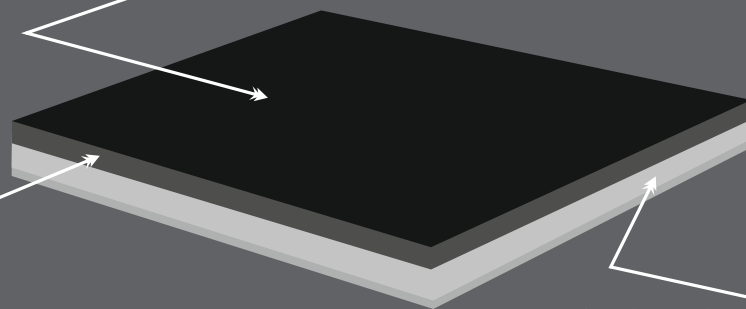

GLOIRIO®

style your interior

P R E S E N T S

1st
TIME
IN INDIA

PRODUCT SPECIFICATION

DIMENSION : 2420MM X 600 MM (8' X 2') APPROX
THICKNESS : 6MM
FINISH : ZERO REFLECTION CERAMIC COAT
MATERIAL : SMART SURFACE ENGINEERED WOOD

PRODUCT FEATURES

- ULTRA MODERN MATT FINISH
- ENVIRONMENTALLY RESPONSIBLE
- ECO FRIENDLY WITH NO PLASTIC CONTENT

ZERO REFLECTION CERAMIC COAT
COATING HARD SURFACE WITH
CLARITY OF DESIGN AND IT'S DEPTH.

ENGINEERED WOOD MADE BY
RESIDUAL OF FIBER WOOD IS SIMILAR
IN APPLICATION TO PLYWOOD.

ROUGH BONDED BACKING LAYER FOR
BETTER AND QUICK INSTALLATION.

CALYPSO

P A N E L S

STRONG
& DURABLE

UV
RESISTANT

ECO
FREINDLY

BORDER
PROOF

100%
QUALITY

USE GLOIRIO PAINT COLOUR BOTTLE FOR SIDE EDGE MATCHING SOLUTION.