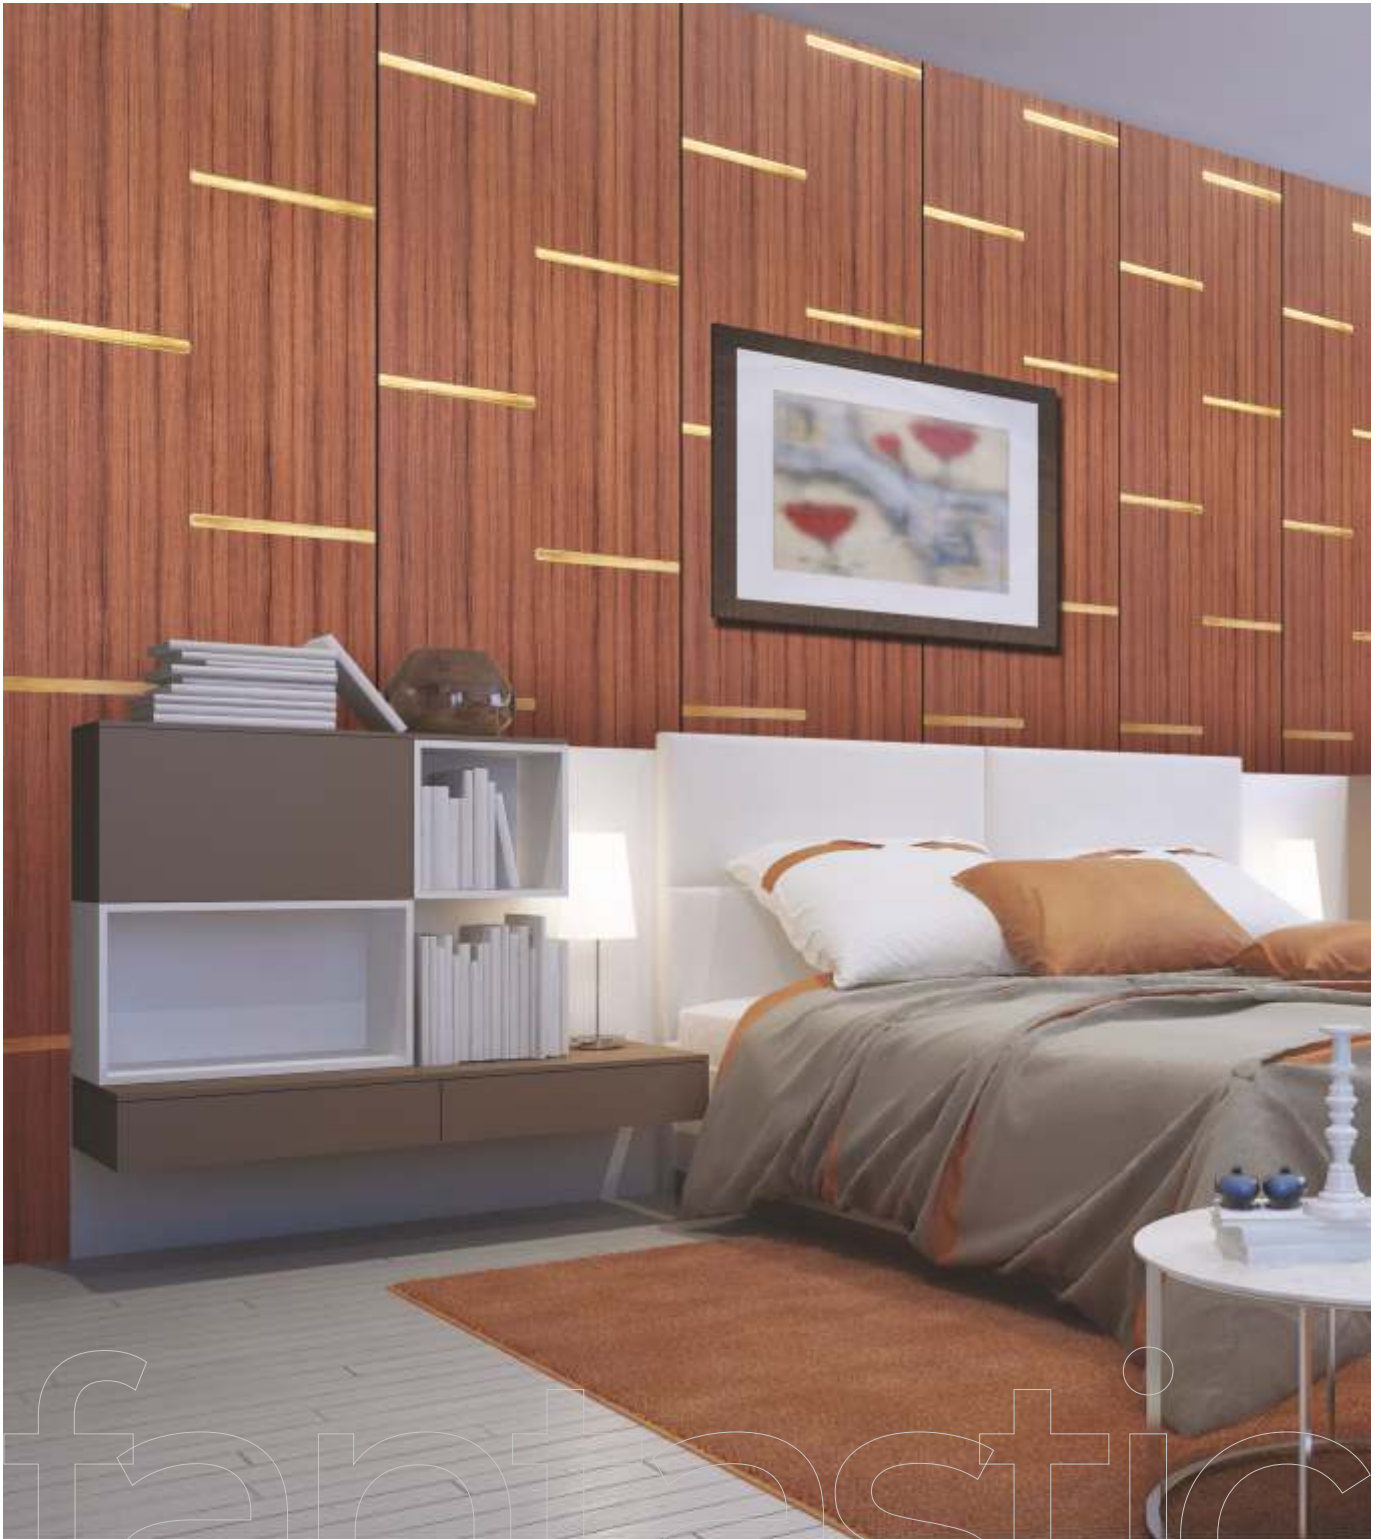

MIRROR ENGRAVED PANEL

ENVIRONMENT FRIENDLY

NO FORMALDEHYDE

100% WATER RESISTANT

TERMITE RESISTANT

BORER FREE

fantastic

GL - 2941 - (17G32)