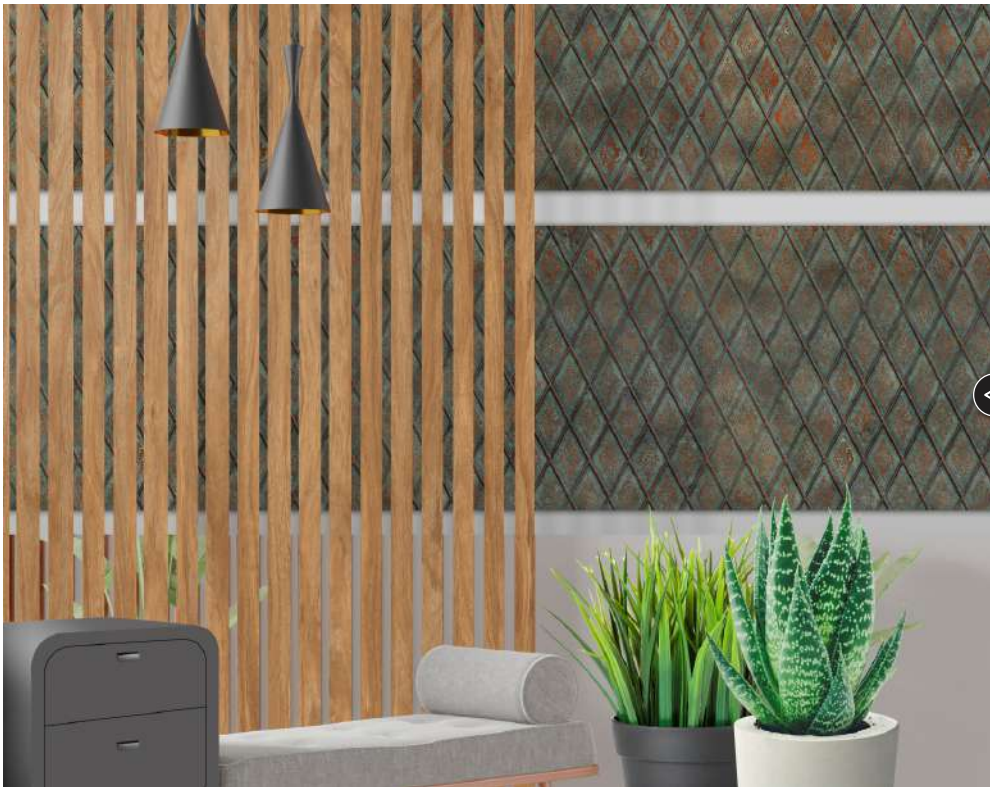

GL 10064 - 2400mm x 600mm
(8x2 feet Approx)

There can be colour variation in material from different batches, it is advised to use same batch material to avoid colour variations. Actual colour of the Panels may vary from this brochure.