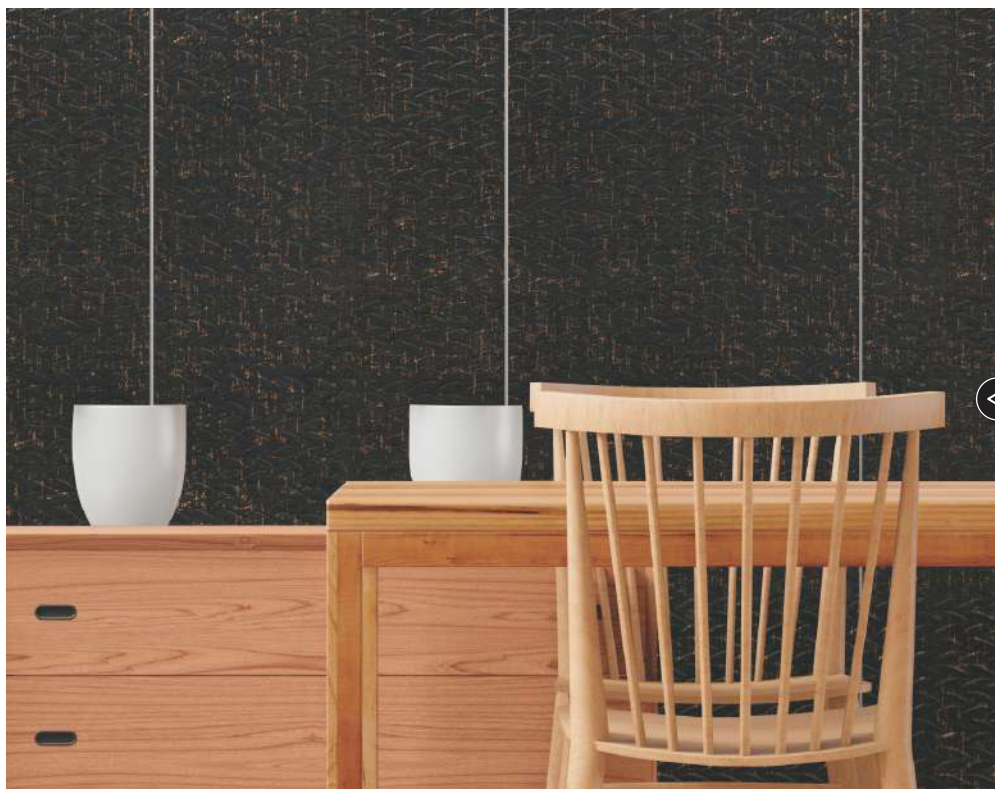

GL 10125 - 2400mm x 600mm
(8x2 feet Approx)

There can be colour variation in material from different batches, it is advised to use same batch material to avoid colour variations. Actual colour of the Panels may vary from this brochure.