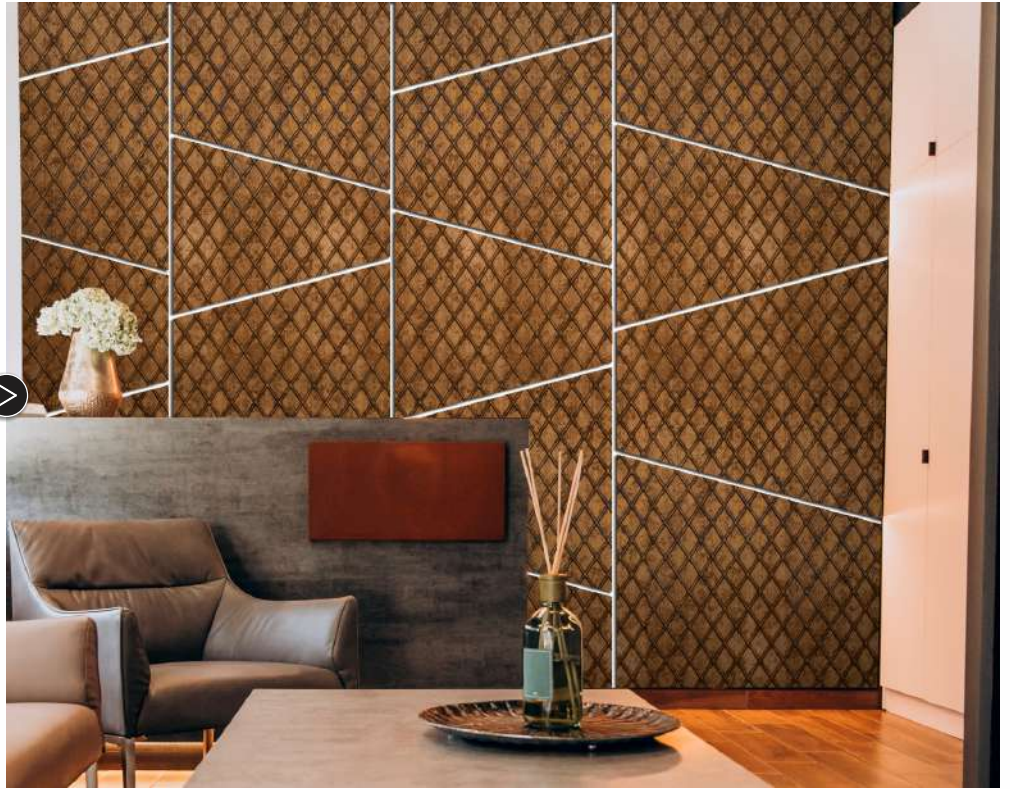

GL 10046 - 2400mm x 600mm
(8x2 feet Approx)