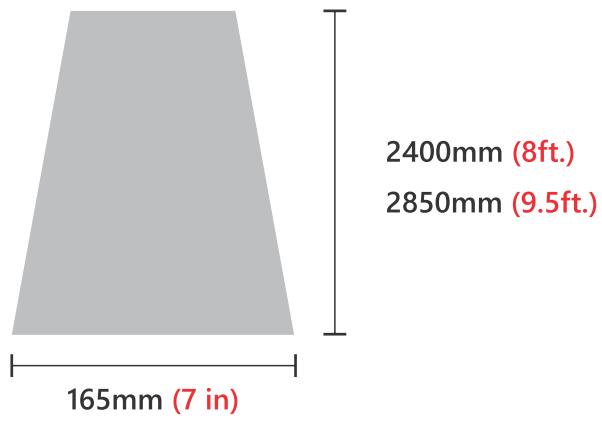

INDEX of All 7 in Width JADE Louvers

GL 5101 05
GL 95101