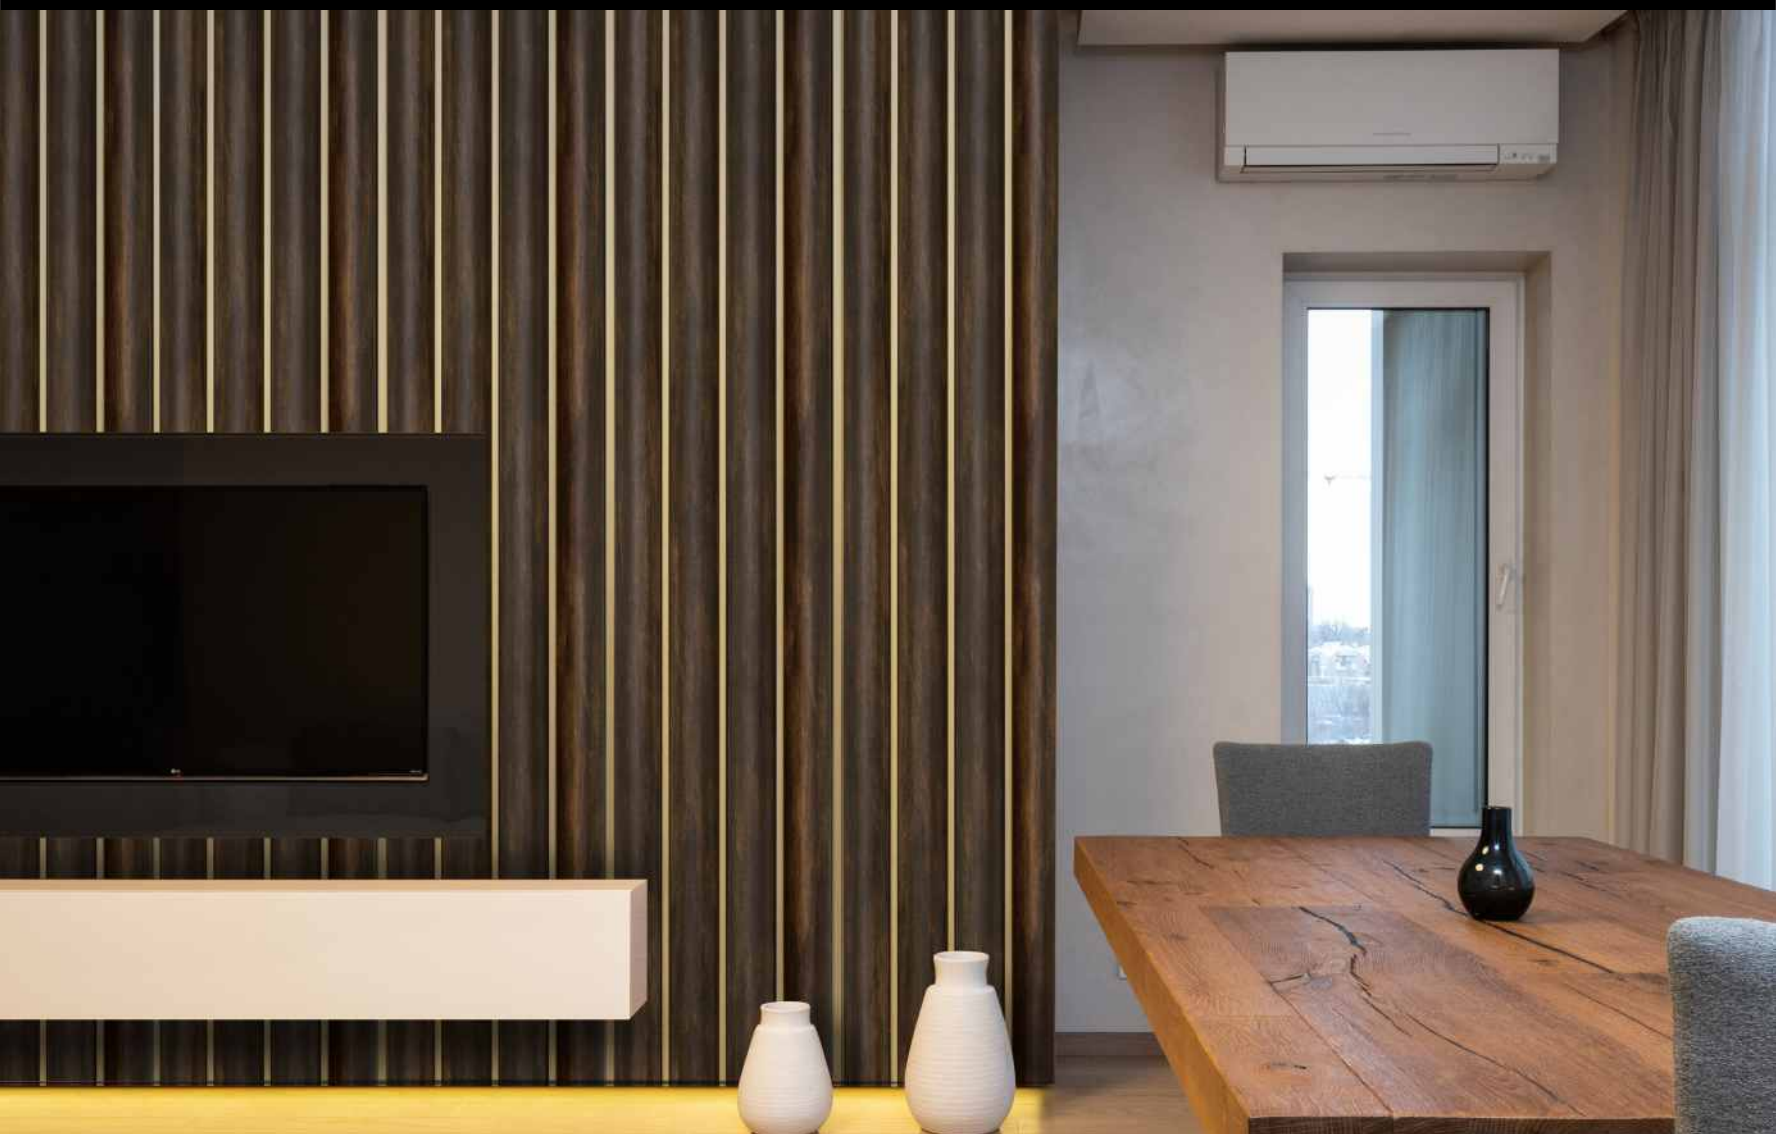

2400mm x 120mm (8ft. x 5 in), 2400mm x 165mm (7 in) & 2850mm (9.5ft.)