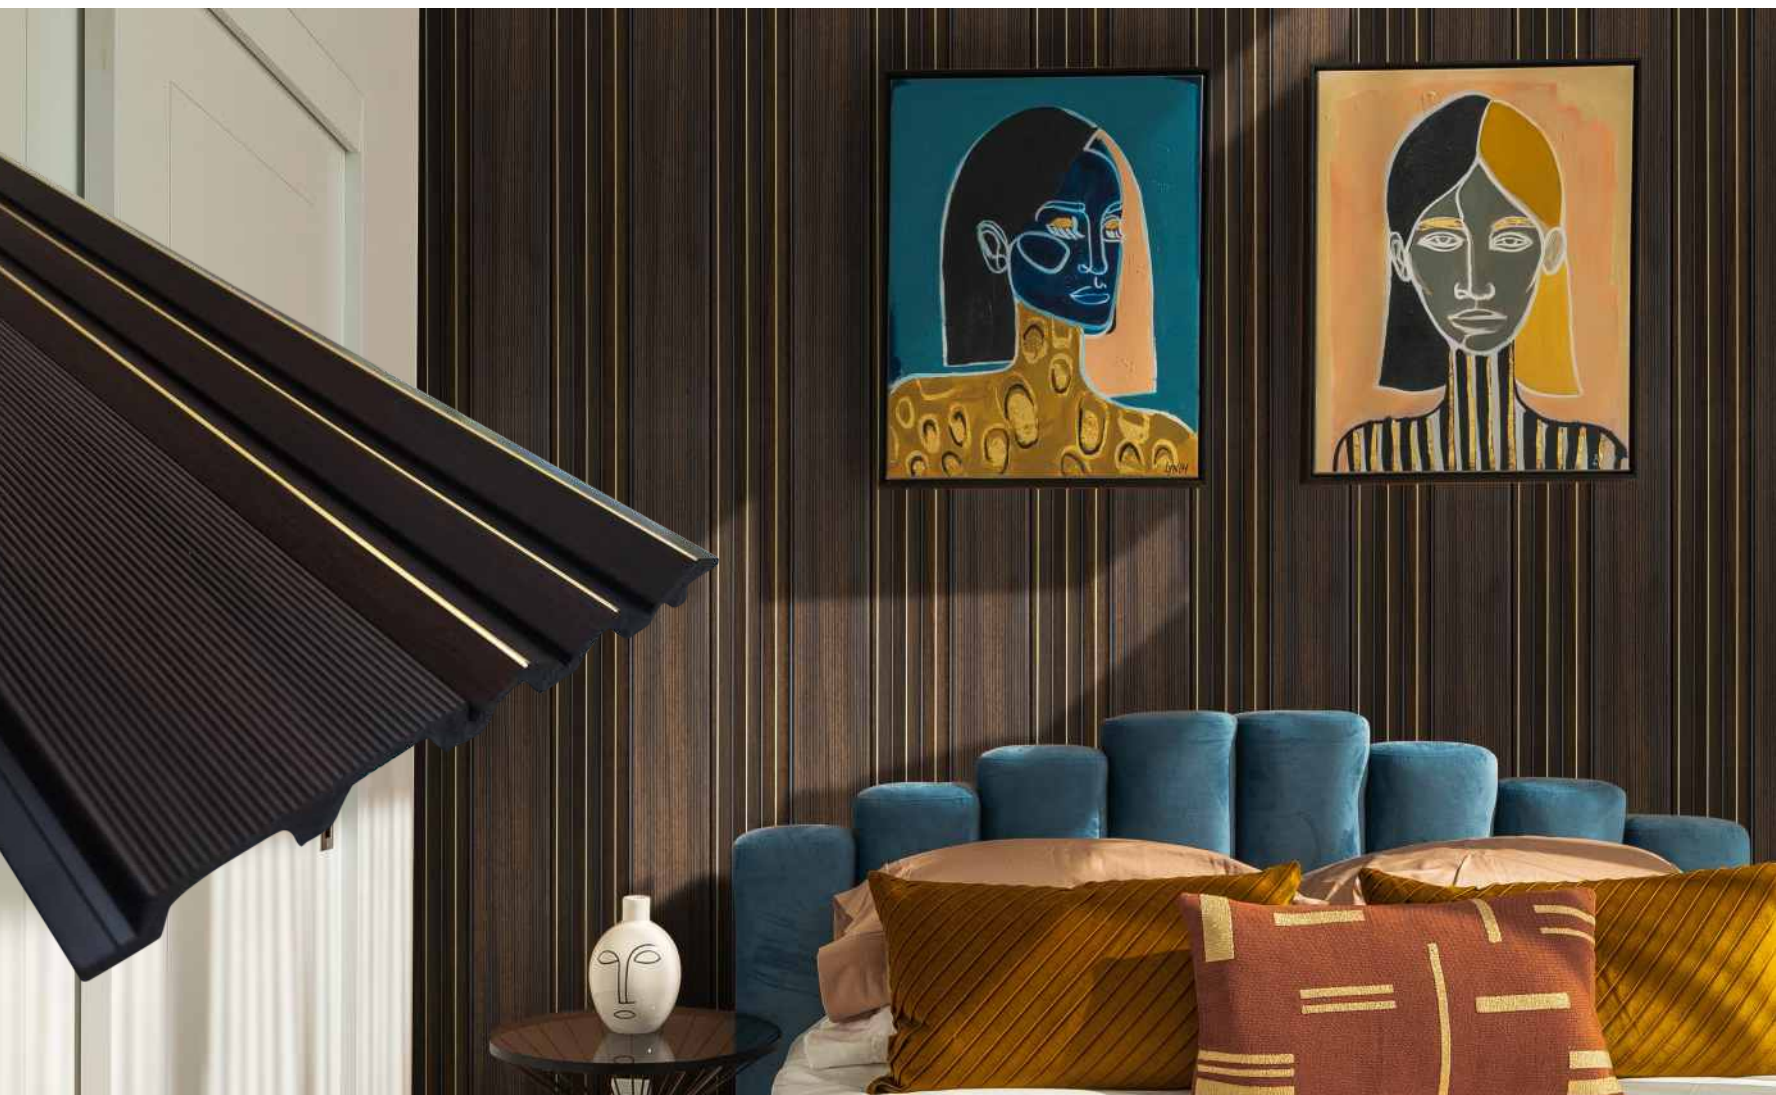

2400mm x 120mm (8ft. x 5 in), 2400mm x 165mm (7 in) & 2850mm (9.5ft.)