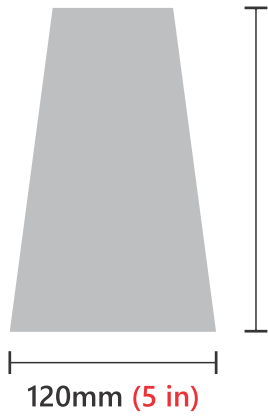

GL 15127 - 2400mm x 165mm

GL 915127 - 2850mm

2400mm x 120mm (8ft. x 5 in), 2400mm x 165mm (7 in) & 2850mm (9.5ft.)

GL 15134 - 2400mm x 165mm

(White with Gold Line)

GL 15136 - 2400mm x 165mm

GL 915136- 2850mm

GL 15167 - 2400mm x 165mm

2400mm x 120mm (8ft. x 5 in), 2400mm x 165mm (7 in) & 2850mm (9.5ft.)

GL 15147 - 2400mm x 165mm

915147 - 2850mm

GL 15162 - 2400mm x 165mm

GL 15163 - 2400mm x 165mm

GL 15164 - 2400mm x 165mm (White with Gold Combination)

FP 3102 - 2400mm x 120mm

FP 3103 - 2400mm x 120mm

FP 3104 - 2400mm x 120mm

2400mm x 120mm (8ft. x 5 in), 2400mm x 165mm (7 in) & 2850mm (9.5ft.)

FP 3105 - 2400mm x 120mm

FP 3106 - 2400mm x 120mm

FP 3113 - 2400mm x 120mm

FP 3112 - 2400mm x 120mm

FP 3119 - 2400mm x 120mm

FP 3121 - 2400mm x 120mm

INDEX of All 5 in Width JADE Louvers

FP 3002 26

FP 3004 26

FP 3006 26

FP 3123 27