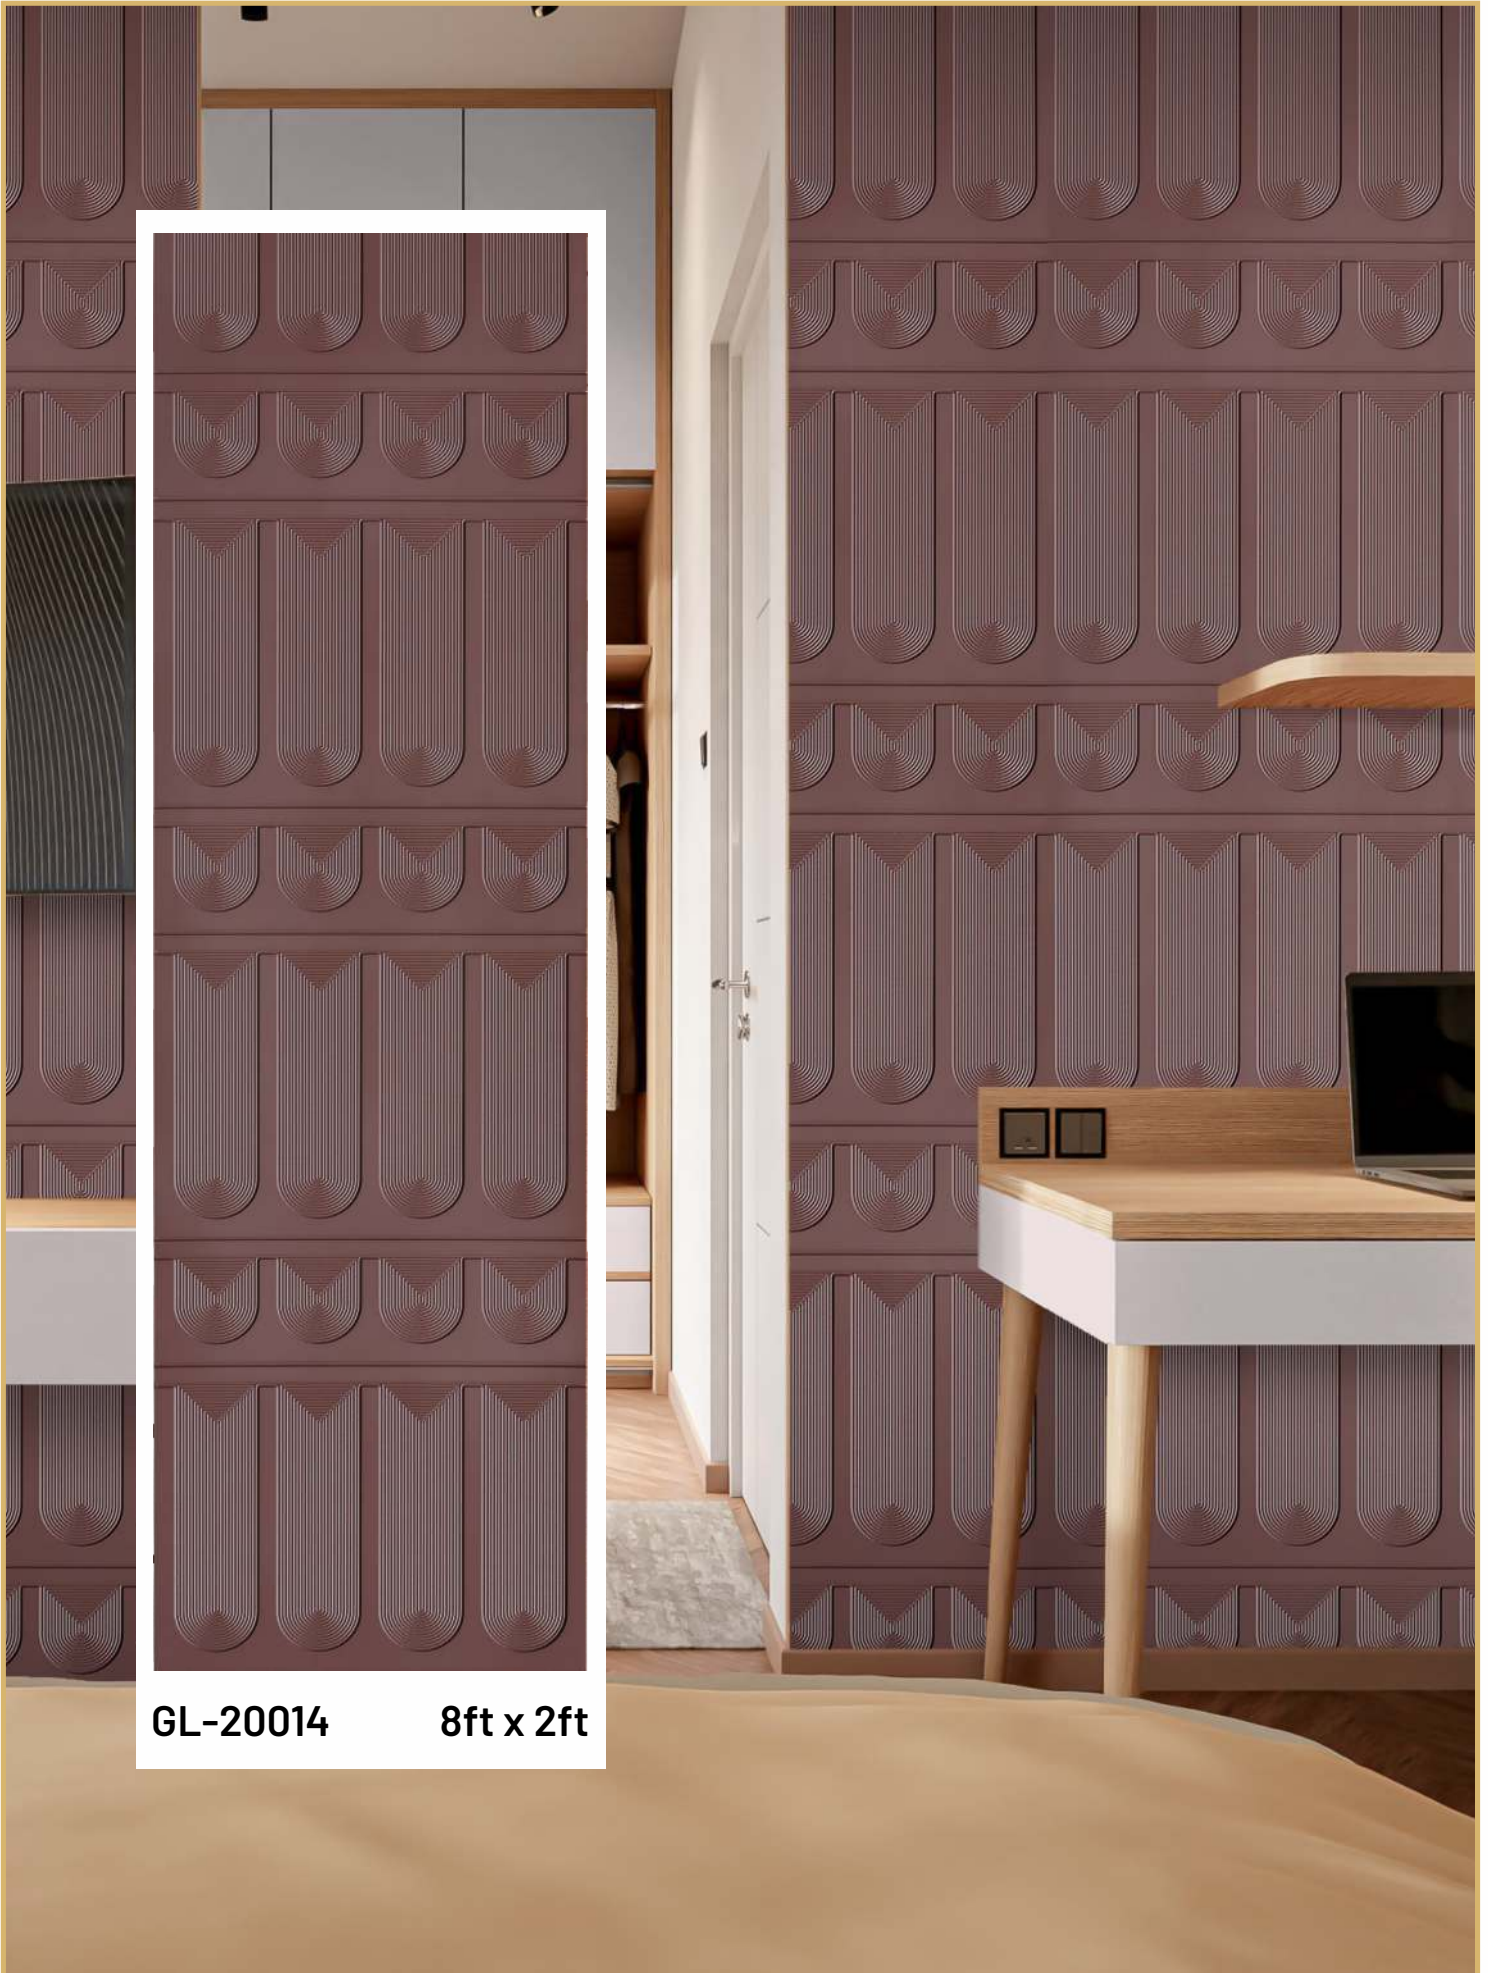

GL-20013   **8ft x 2ft**

GL-20014

8ft x 2ft