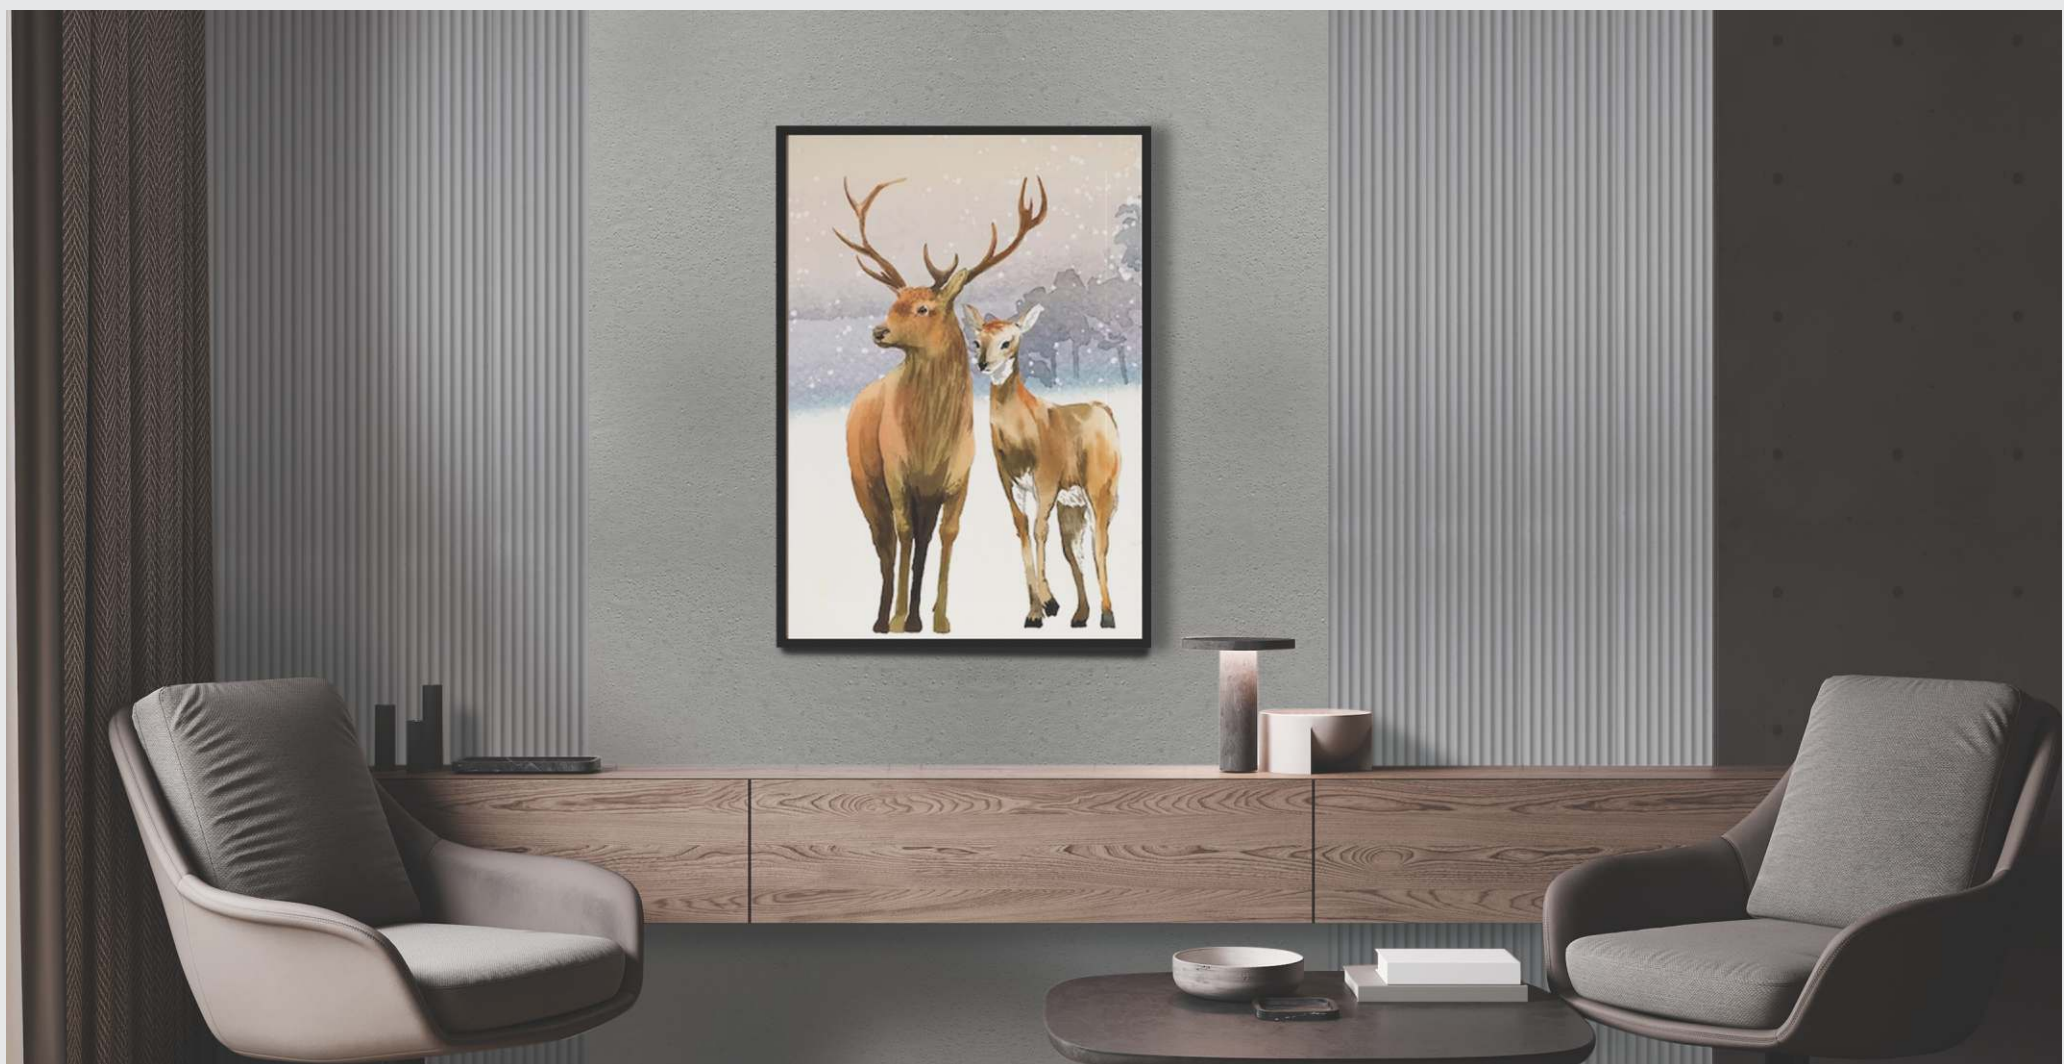

GL-13009

Size : 8ft. x 5 inch

GL-14009

Size : 8ft. x 4ft.