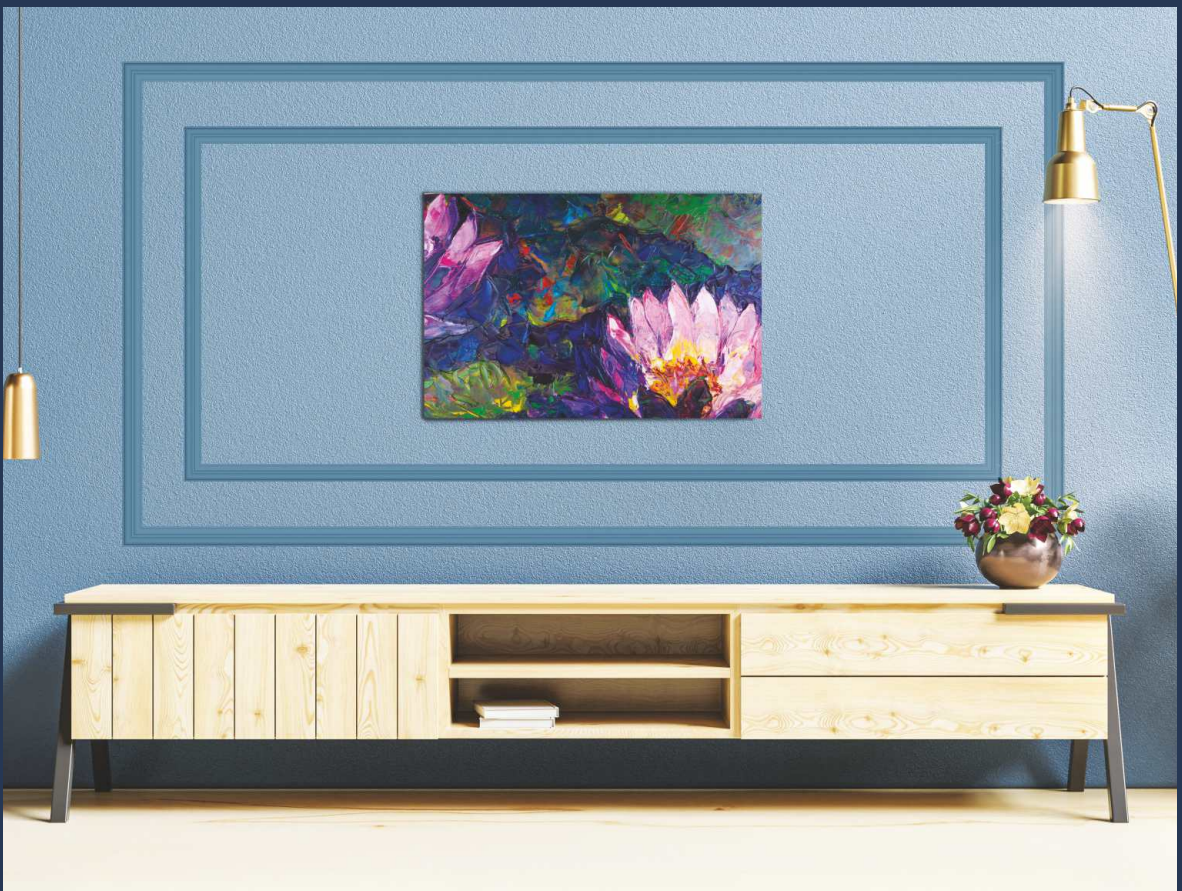

PRESENTING NEW PRODUCT

MADE IN  K O R E A

Length : 8 ft.

WATER
RESISTANT

SUPERIOR & HIGH
GRADE PS

GL 4102

Width-22mm

GL 4302

Width-38mm

GL 4202

Width-30mm

GL 4801

Width-65mm

**These can be painted
to the colour of
Your choice/decor
After applying a base
Coat of epoxy**

GL 4101

Width-22mm