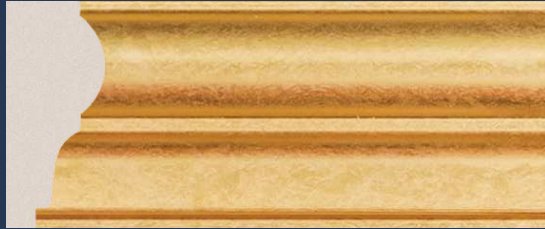

GL 4253

Width-30mm