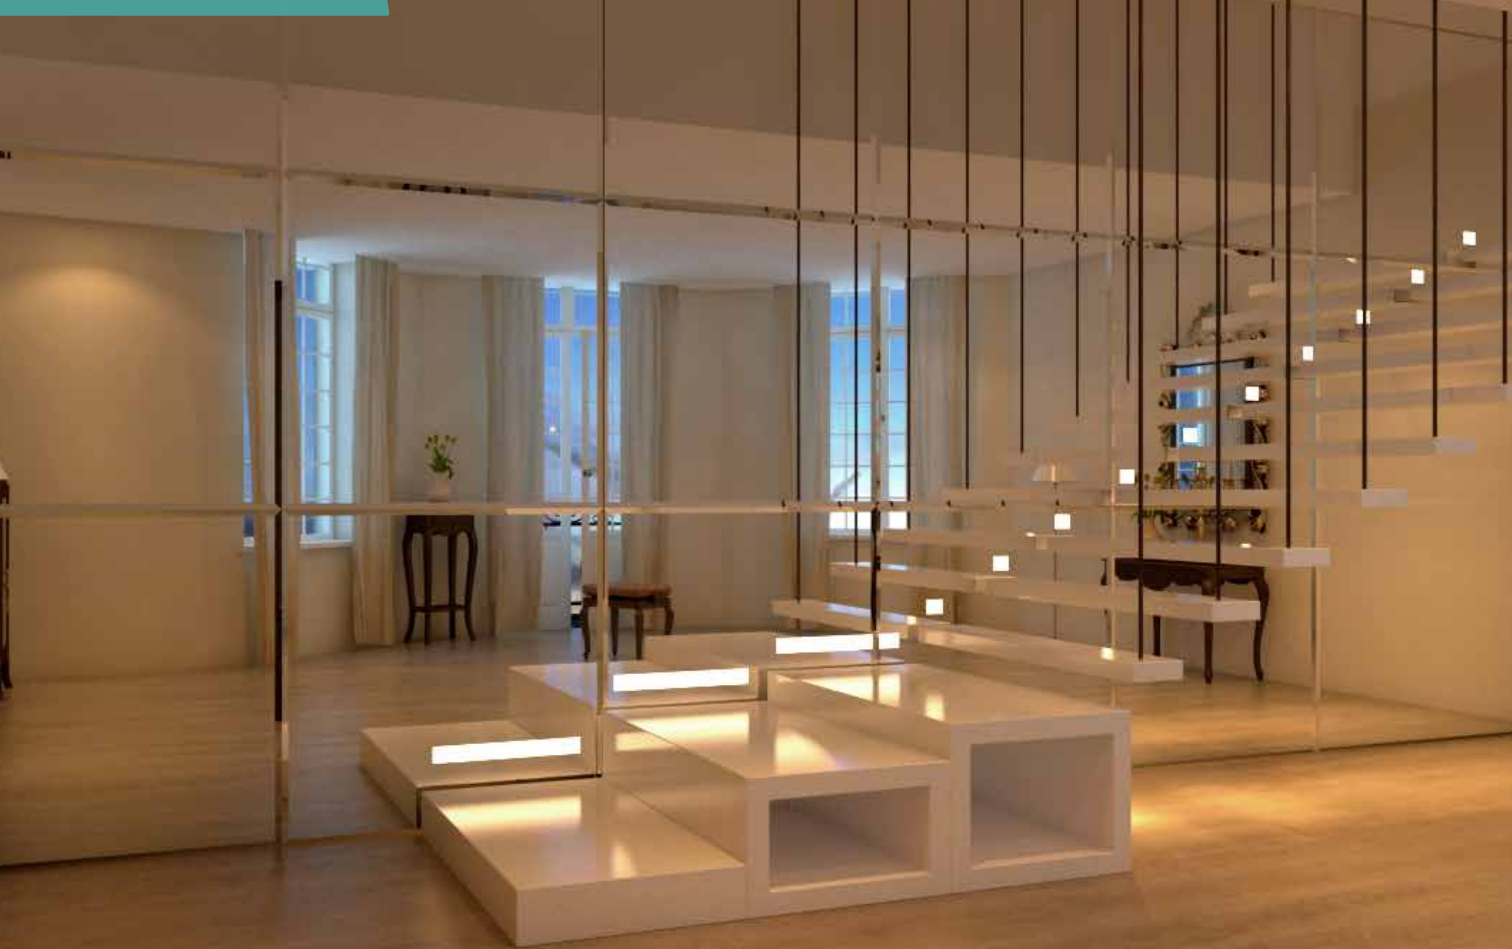

Accent Cladding

Mosaic Cladding

Floor to Ceiling

INSPIRATION

Mirrors in Bathroom

Mirrors in Dressing Room

Mirrors in Stairway

Mirrors in Furniture

Mirrors in Wardrobe

Mirrors in Living Area

Mirrors in Entryway

Mirrors in Dining Room

Mirrors in Kitchen

SOLUTIONS

GLASSMATE®

Saint-Gobain **Inspire** introduces an exclusive range of Glass Installation accessories under Glassmate - Silicones, Tapes and Clips. These products are eco-friendly, easy-to-use glass fixing solutions that ensure safer and faster installation, leading to reduction of time and costs.